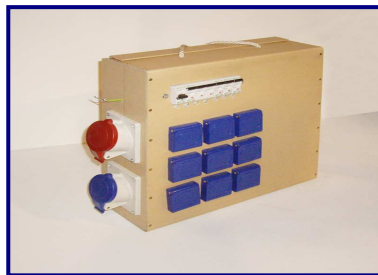

Electric Box
43 B